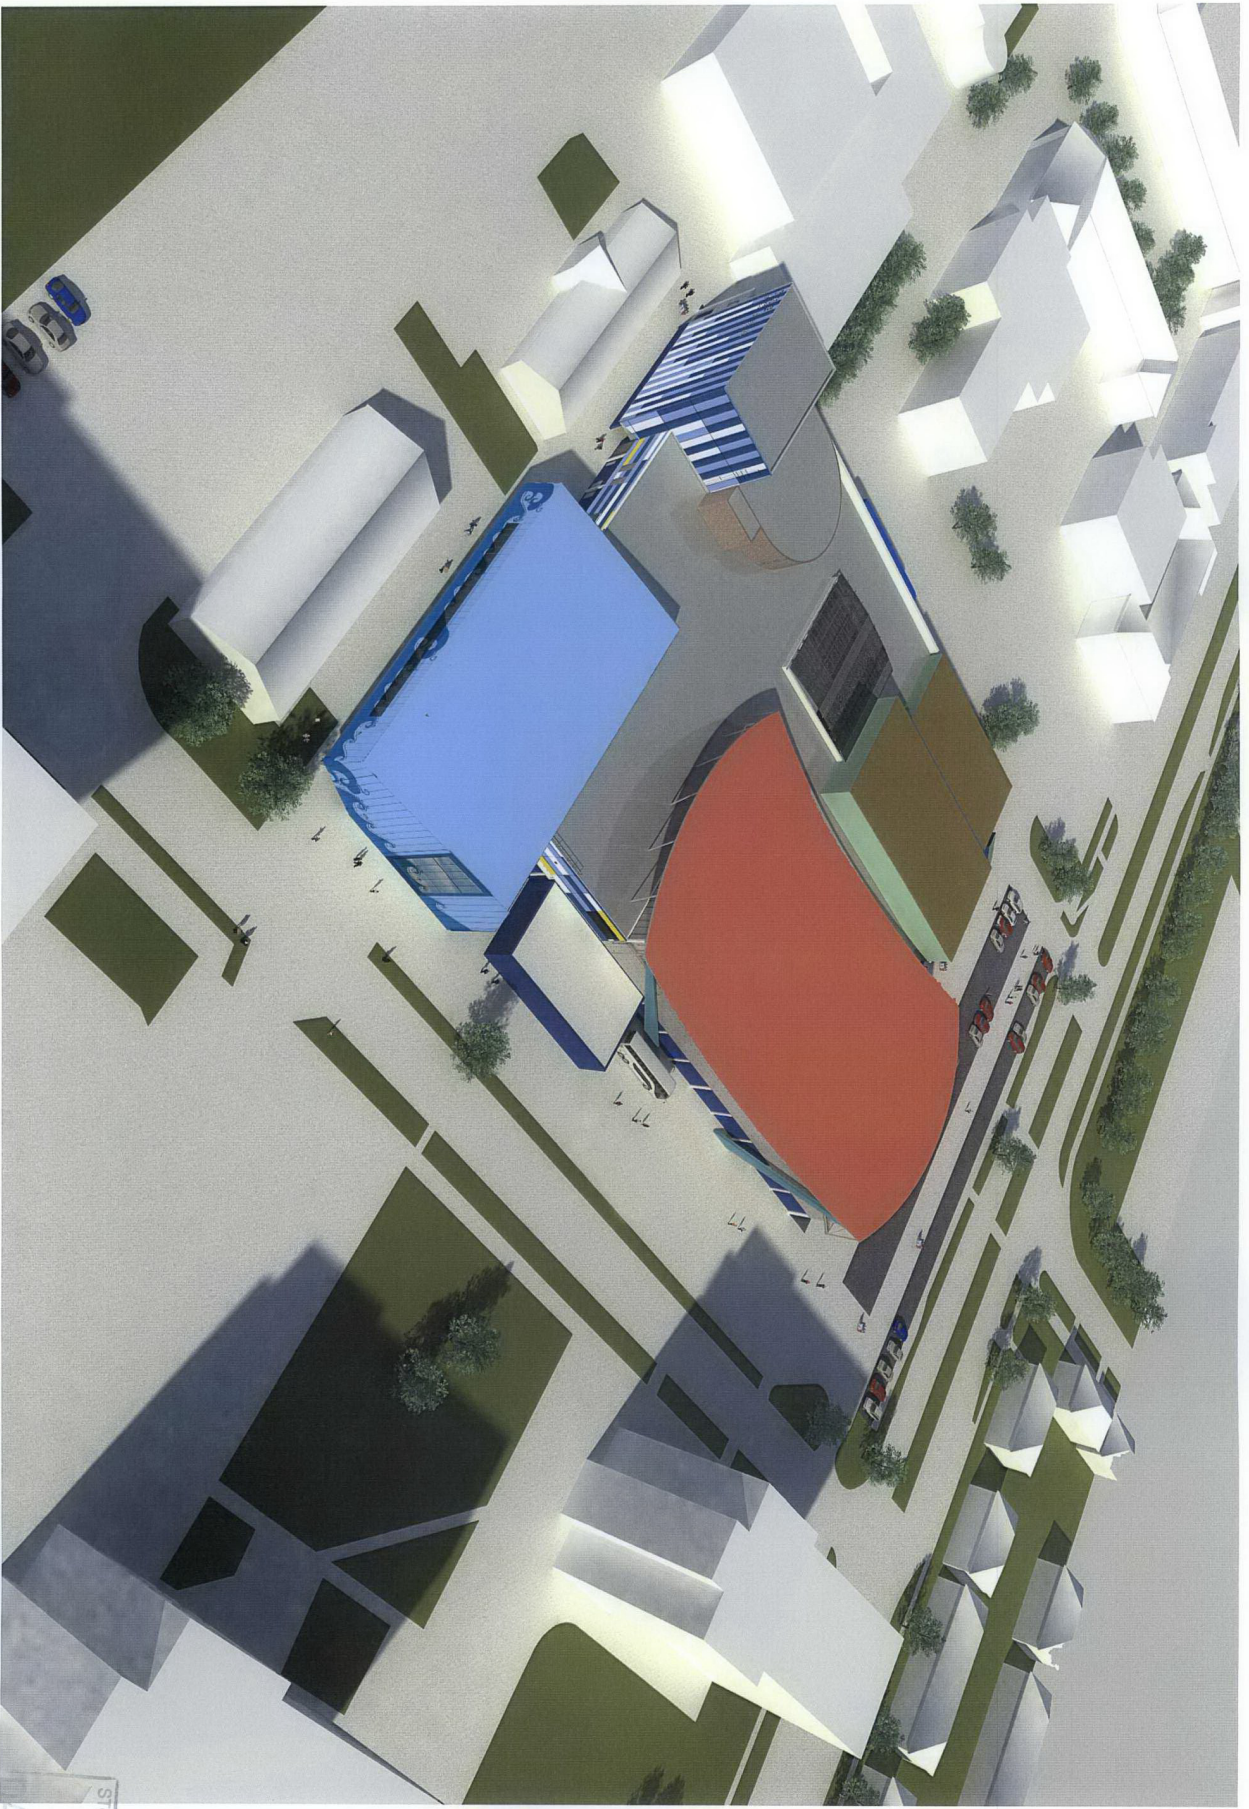

N O R T H E L E V A T I O N P R O P O S E D

01 APR 2009
DATE RECEIVED

N O R T H E L E V A T I O N E X I S T I N G

Billingham Forum
North Elevation
Existing and Proposed

dewjoc ARCHITECTS

THE
FORUM

SOUTH ELEVATION EXISTING

SOUTH ELEVATION PROPOSED

Billingham Forum
South Elevation
Existing and Proposed

01 APR 2009

E A S T E L E V A T I O N E X I S T I N G

E A S T E L E V A T I O N P R O P O S E D

STOCKTON PLANNING
01 APR 2009
DATE RECEIVED

Birmingham Forum
East Elevation
Existing and Proposed

01 APR 2009
DATE RECEIVED

Birmingham Forum
West Elevation
Existing and Proposed

STOCKTON-BOROUGH COURT
PLANNING
01 APR 2014
DATE RECEIVED

IDEAL RECEPTION
BOROUGH COUNCIL
PLANNING
APR 2015

Billingham Forum
View from the Causeway

dewjioc ARCHITECTS

01 APR 2009

Billingham Forum
Main Entrance

dewjoc ARCHITECTS

OCKTON BOROUGH COUNCIL
PLANNING
04 APR 2009
ATE RECEIVED

Billingham Forum
Atrium Cafeteria