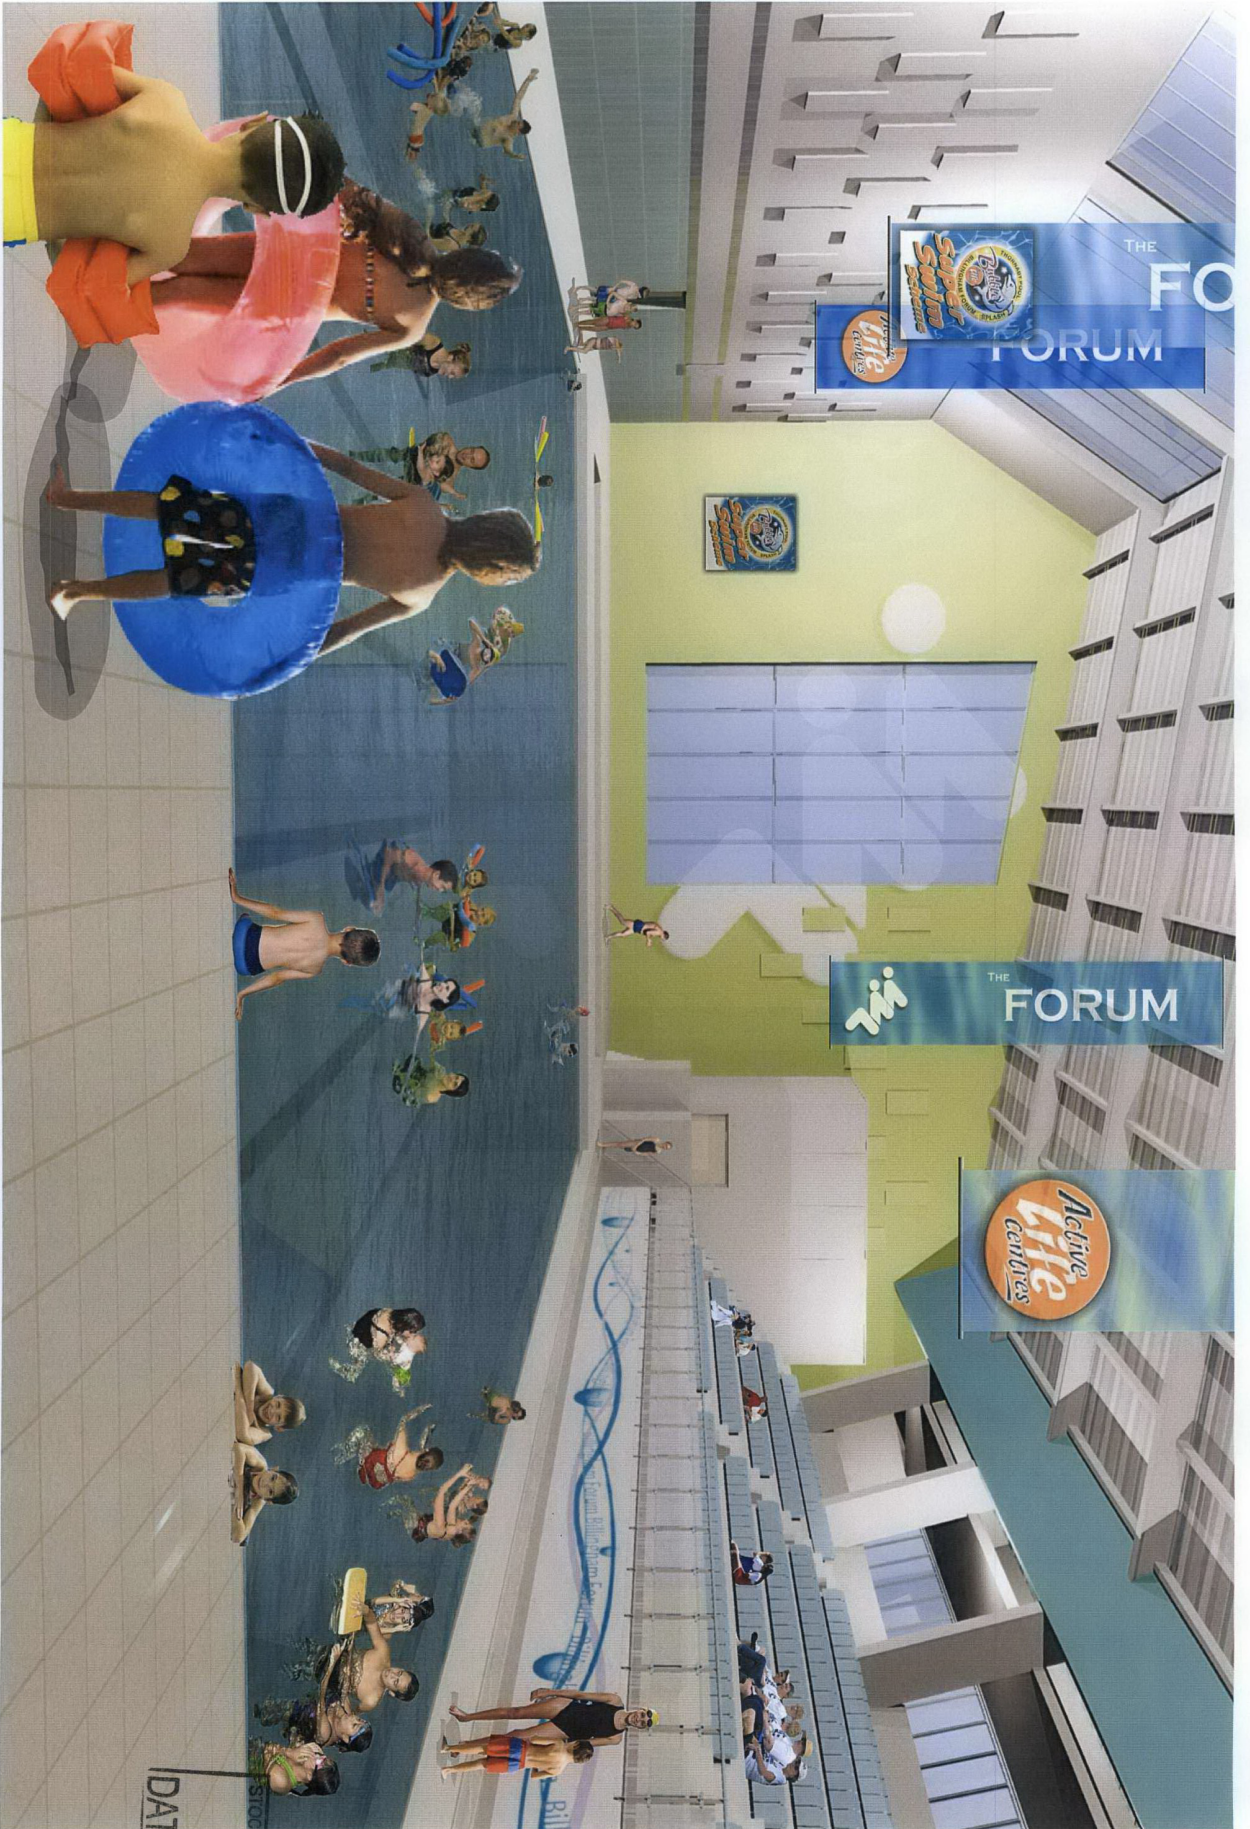

N O R T H E L E V A T I O N P R O P O S E D

01 APR 2009
DATE RECEIVED

N O R T H E L E V A T I O N E X I S T I N G

Billingham Forum
North Elevation
Existing and Proposed

dewjoc ARCHITECTS

THE
FORUM

SOUTH ELEVATION EXISTING

SOUTH ELEVATION PROPOSED

Billingham Forum
South Elevation
Existing and Proposed

01 APR 2009

E A S T E L E V A T I O N E X I S T I N G

E A S T E L E V A T I O N P R O P O S E D

STOCKTON PLANNING
01 APR 2009
DATE RECEIVED

Billingham Forum
View from the Causeway

dewjioc ARCHITECTS

01 APR 2009

Billingham Forum
Main Entrance

dewjoc ARCHITECTS

OCKTON BOROUGH COUNCIL
PLANNING
04 APR 2009
ATE RECEIVED

Billingham Forum
Atrium Cafeteria

dewjoc ARCHITECTS

STOCKTONBOROUGH COUNCIL
 PLANNING
 01 APR 2009
 DATE RECEIVED

STOCKTON/BOURGH COU
 PLANNING
 01 APR 2009
 DATE RECEIVED

Billingham Forum
 Ice Rink
 Public Skating

Billingham Forum
Swimming Pool and Ice Arena Evening View