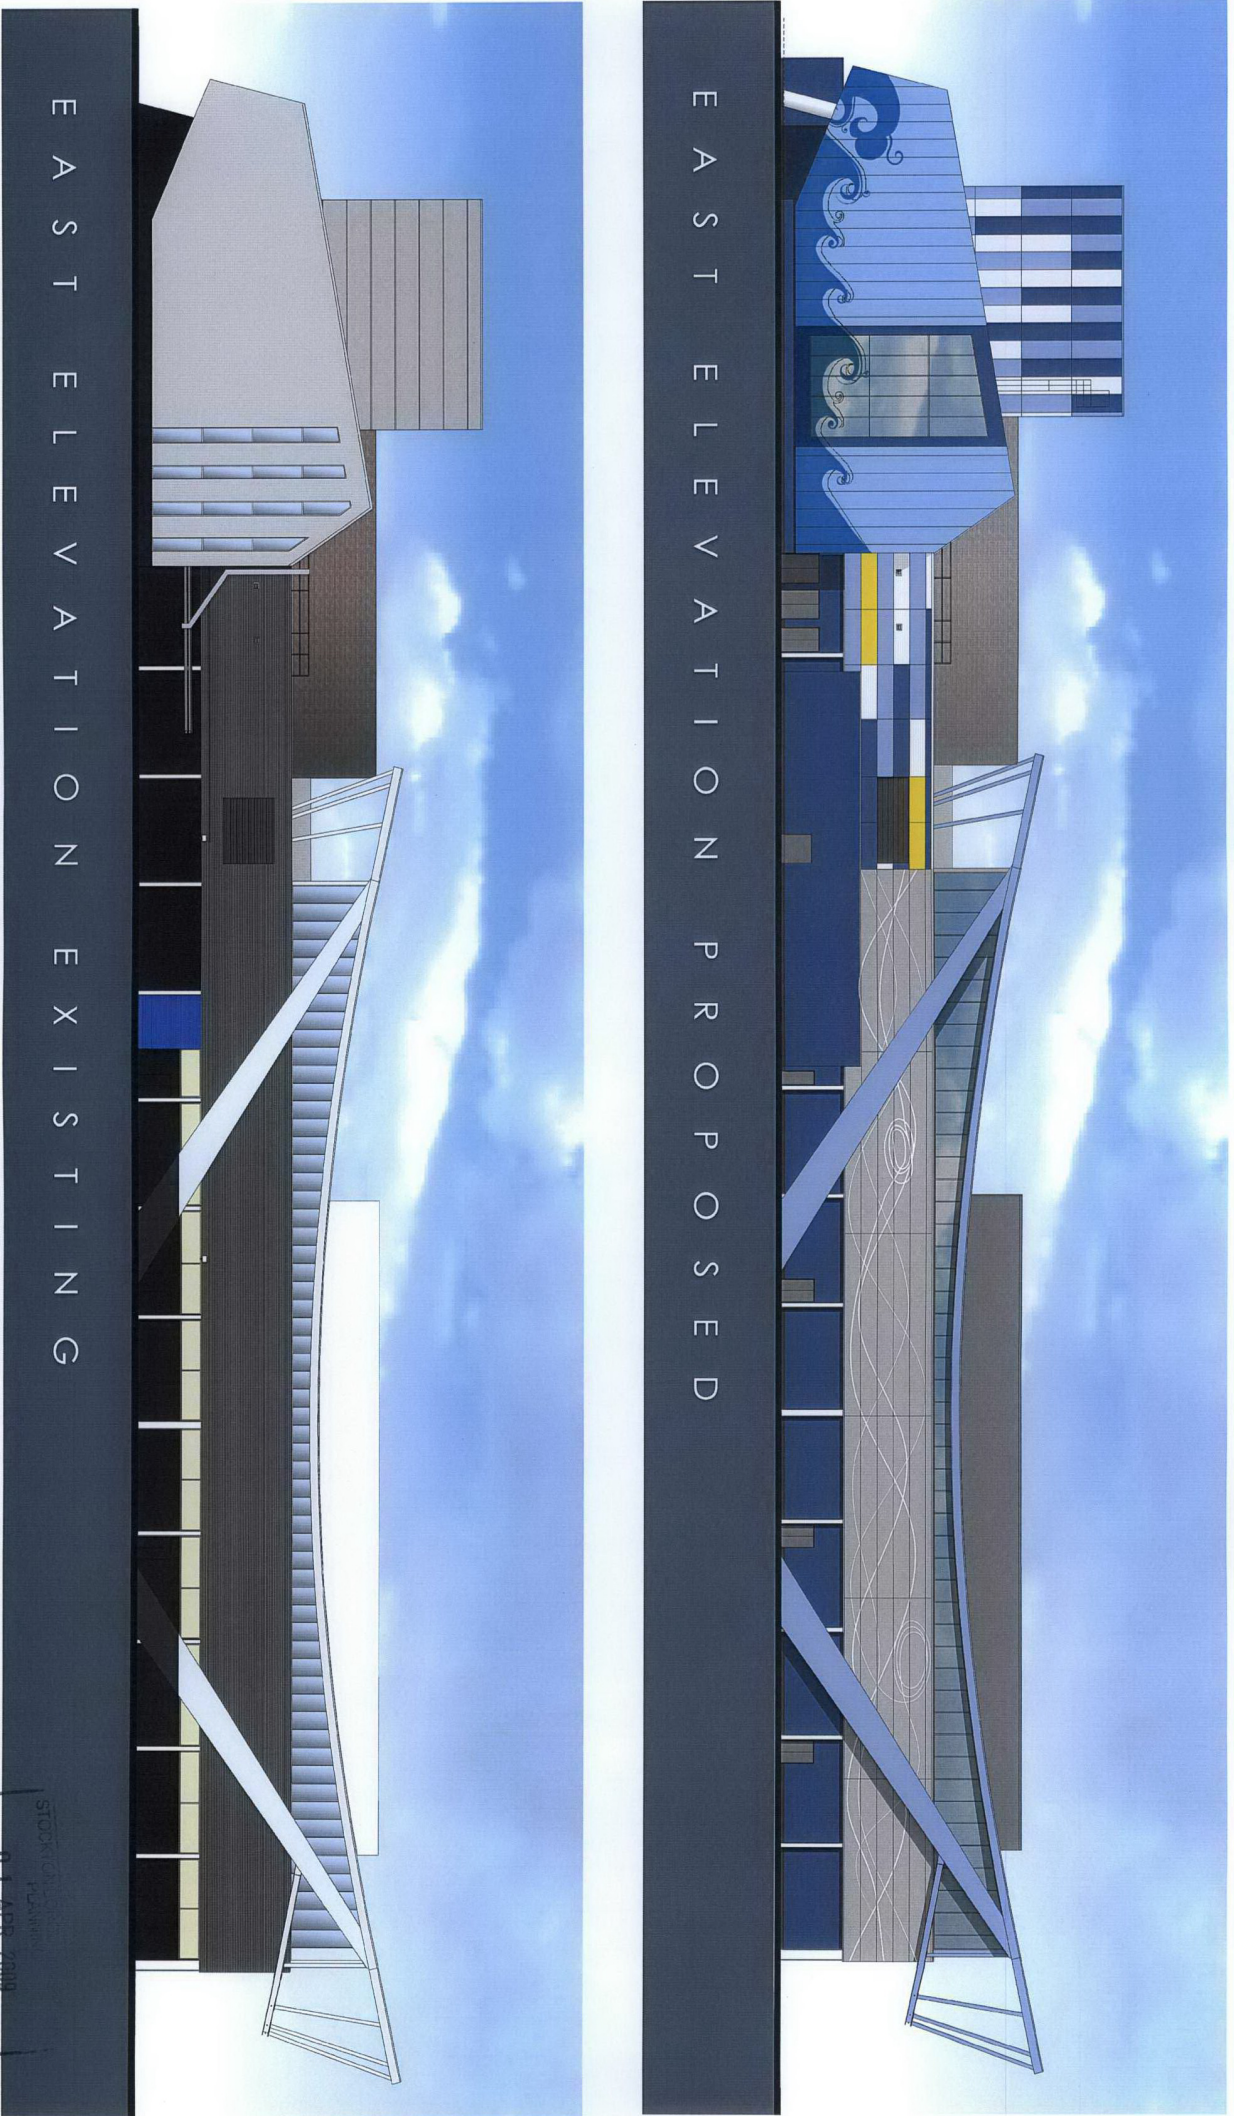

N O R T H E L E V A T I O N P R O P O S E D

01 APR 2009
DATE RECEIVED

N O R T H E L E V A T I O N E X I S T I N G

Billingham Forum
North Elevation
Existing and Proposed

dewjoc ARCHITECTS

THE
FORUM

SOUTH ELEVATION EXISTING

SOUTH ELEVATION PROPOSED

Billingham Forum
South Elevation
Existing and Proposed

01 APR 2009

E A S T E L E V A T I O N E X I S T I N G

E A S T E L E V A T I O N P R O P O S E D

STOCKTON PLANNING
01 APR 2009
DATE RECEIVED

Birmingham Forum
East Elevation
Existing and Proposed

01 APR 2009
DATE RECEIVED

Birmingham Forum
West Elevation
Existing and Proposed

STOCKTON-BOROUGH COURT
PLANNING
01 APR 2014
DATE RECEIVED

IDEAL RECEPTION
BOROUGH COUNCIL
PLANNING
APR 2015